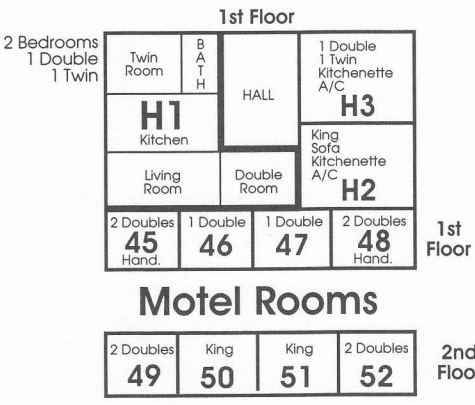

www.sealatch.com

24 1 Double Bedroom
1 Bunk Room

23 2 Bedrooms
1 Double Bedroom
1 Twin Bedroom

22 1 Double Bedroom
1 Twin Bedroom
1 Bunk Room

21 1 Double Bedroom
1 Twin Bedroom

1 Double Bedroom
1 Twin Bedroom

1 Double Bedroom
Bunks in Liv. Area **30**

15 1 Double and
Bunks in Liv. Area
Air Conditioned

14 1 Double in
Liv. Area
Air Conditioned

12 1 Double Bedroom
1 Twin Bedroom

11 1 Double Bedroom
1 Twin Bedroom
1 Bunk Room

10 1 Double Bedroom
1 Twin Bedroom

9 1 Double Bedroom
1 Twin Bedroom

8 King/Jacuzzi
Kitchenette

7 King/Jacuzzi
Kitchenette

6 King/Jacuzzi
Kitchenette

5 King/Jacuzzi
Kitchenette

4 King/Jacuzzi
Kitchenette

3 King/Jacuzzi
Kitchenette

2 2 Twins
Kitchenette

1 1 Double
Kitchenette

0 Air Cond.
2 Doubles
Living Area

1 Double Bedroom
Bunks in Kit. Area **31**

1 Double Bedroom
Bunks in Kit. Area **32**

	1st Floor	2nd Floor	
2 Doubles	33	53	2 Doubles
2 Doubles	34	54	2 Doubles
2 Doubles	35	55	2 Doubles
2 Doubles	36	56	2 Doubles
King w/Sofa	37	57	King w/ Sofa
King w/Sofa	38	58	King w/Sofa
2 Doubles	39	59	2 Doubles
2 Doubles	40	60	2 Doubles
2 Doubles	41	61	2 Doubles
2 Doubles	42	62	2 Doubles
2 Doubles	43	63	2 Doubles
2 Doubles	44		
1 Double Kitchenette	44A	Apt.	
	Office & Coffee Shop		